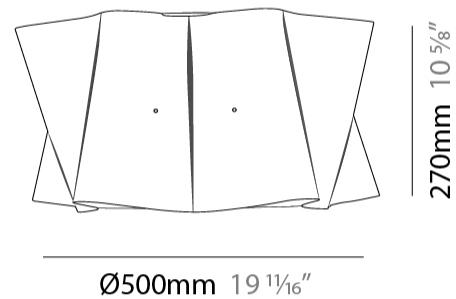

PROJECT	_____
TYPE	_____
SPECIFIER	_____
QUANTITY	_____
DATE	_____

FOLIO SURFACE

D62014-

base number   Finish
Options

1. To build a product code in our configurator select the specify button on the base model # product page
2. To build a manual product code on this datasheet choose from the options listed below in blue font and add the suffix to the base model #

GENERAL

Series: Folio
Partner: Linea Zero
Division: Design
Installation: Surface
Product Type: Ceiling Surface
Mounting Location: Ceiling
Light Distribution: Downlight

PHYSICAL

Shape: Cylinder
Diameter (mm): 500
Diameter (in): 19 11/16
Height (mm): 270
Height (in): 10 5/8
Diffuser: Polilux™ Shade - See Finish Options
Fixture Finish: WHI / PNK / ORG / VIO / SIL / NGD / COP / PKM
Fixture Material: Polilux™/ Metal holder
Primary Material: Non-Static Polilux

ELECTRICAL

Number of Lamps: 1
Lamp Type: LED Retrofit
Bulb Included: Bulb Not Included
Max. Wattage Per Lamp (W): 7
Lamp Base: E26
Input Voltage (V): 120
Upon Request: 277Vac / GU24

LED

OPTICAL

RATINGS AND CERTIFICATIONS

Certified By: Certified for North American Standards
IP rating: IP20