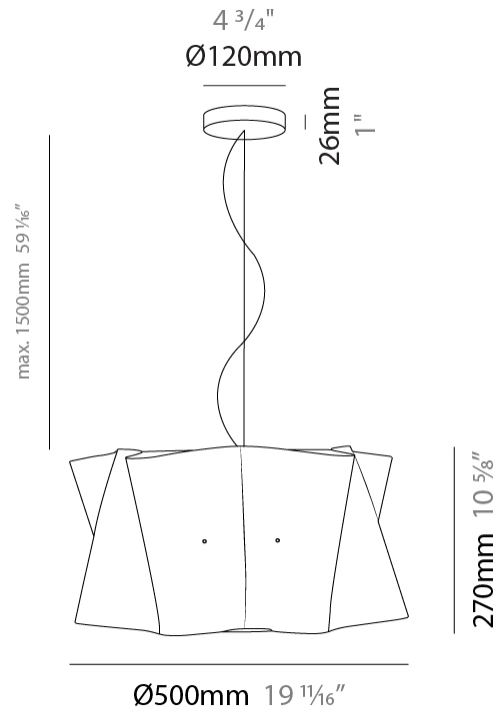

PROJECT
TYPE
SPECIFIER
QUANTITY
DATE

FOLIO SUSPENSION

D61017-

base number   Finish
Options

1. To build a product code in our configurator select the specify button on the base model # product page
2. To build a manual product code on this datasheet choose from the options listed below in blue font and add the suffix to the base model #

GENERAL

Series: Folio
Partner: Linea Zero
Division: Design
Installation: Suspension
Product Type: Pendant
Mounting Location: Ceiling
Light Distribution: Direct / Indirect

PHYSICAL

Shape: Cylinder
Diameter (mm): 500
Diameter (in): 19 11/16
Height (mm): 270
Height (in): 10 5/8
Max. Overall Height (mm): 1770
Max. Overall Height (in): 69 11/16
Diffuser: Polilux™ Shade - See Finish Options
Fixture Finish: WHI / BLK / SIL / NGD / COP / PKM
Fixture Material: Polilux™/ Metal holder
Primary Material: Non-Static Polilux

ELECTRICAL

Number of Lamps: 1
Lamp Type: LED Retrofit
Bulb Included: Bulb Not Included
Max. Wattage Per Lamp (W): 7
Lamp Base: E26
Input Voltage (V): 120
Lamp Voltage (V): 120
Upon Request: 277Vac / GU24

LED

OPTICAL

RATINGS AND CERTIFICATIONS

Certified By: Certified for North American Standards
IP rating: IP20