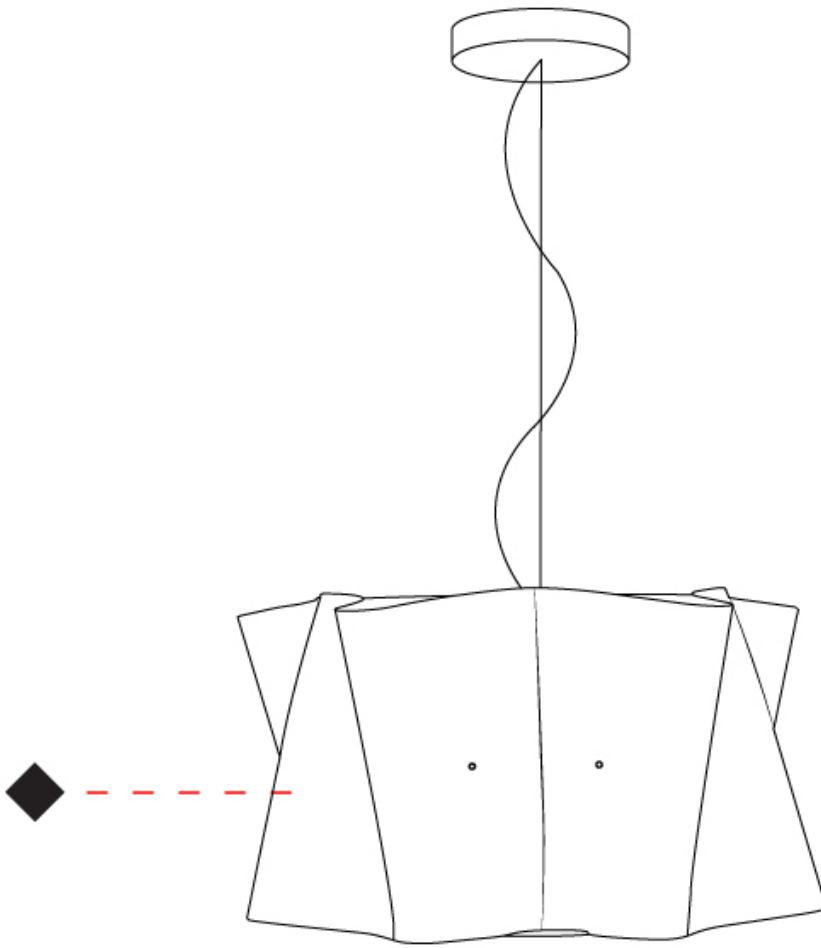

FOLIO SUSPENSION

D61018- : D61018-WHI

PROJECT _____

TYPE _____

SPECIFIER _____

QUANTITY _____

DATE _____

D